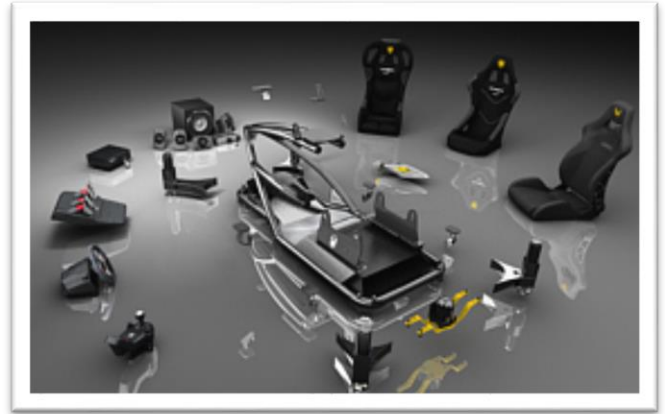

#### The central core rig

The central core comes in a Black powder coat finish. The front half of the rig is a single welded frame creating an ultra-strong and stable platform. The rear section also features a fully welded structure with multiple strengthening braces providing a stable platform for the seat. By avoiding the use of several parts bolted together potential weak points are eliminated. The two main sections are connected by only four bolts making the rig easy to disassemble and store or move to a new location. With our design, we have no centre post which can obstruct the drivers leg movement and create difficulty entering and exiting the rig, instead our design realistically simulates the environment in which you would find yourself if driving a real race car. Built to commercial grade construction the rig is designed to last. The ultimate in quality is achieved using laser cut steel and computer controlled CNC bent tubing, each rig is then fabricated using ultra strong tig and mig welding. The finished rig is then powder coated to the highest quality standards.

#### Cable Management and Storage

All our rigs come with cable management routing allowing you to hide your cables inside the tubular frame. In addition, every rig comes with a storage unit to house and protect the electronic components.

### Modular design

The central core rig is built with full motion capability in mind and therefore is designed to be super strong and rigid, this approach allows you to start with a non-motion core rig and upgrade later. Our system allows you to scale your rig from casual simulator to a full motion triple screen system without having to replace your initial investment in the core rig.