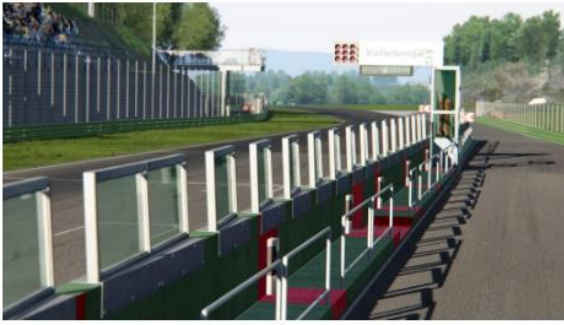

Assetto Corsa

Assetto Corsa features a stunning graphics engine, Realistic car physics and an impressive roster of cars and tracks.