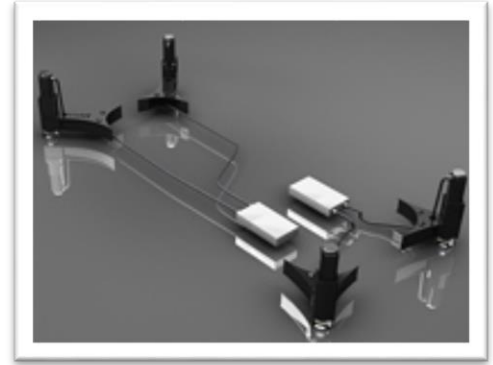

### **Vesaro Quad Motion 1.5**

£9,995

4 actuators system: 1000 lb / 455 kg  
Power Requirements 120VAC, 60Hz, 5 A or 230VAC, 60 hZ, 2.5A  
1.5"/3.8 cm stroke length  
3 DOF Pitch, Roll and Heave  
Max Vertical Velocity  $\pm 100\text{mm/sec}$   
Max Vertical Acceleration  $\pm 1g$   
Operating Temperature range - 0 to 40 °C  
Operating Humidity - 10 to 75 %