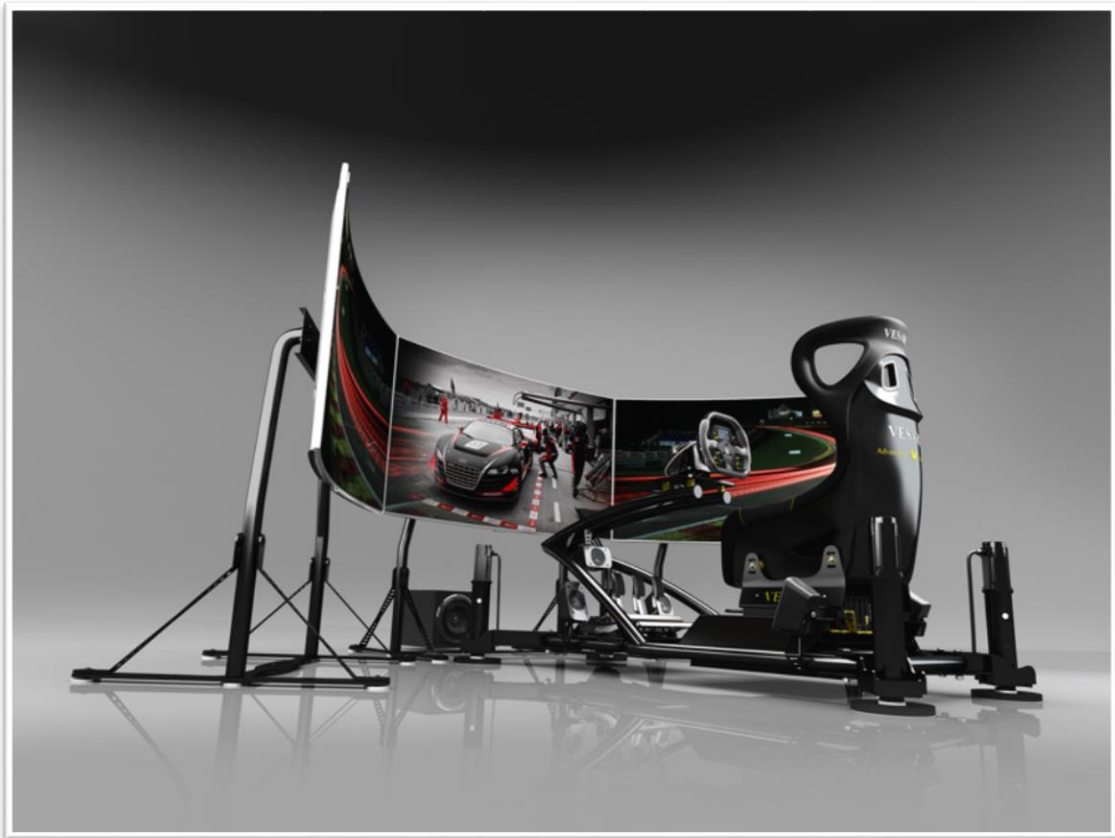

VESARO I COMMERCIAL

The **Vesaro I Commercial** range only uses the strongest components, giving you the additional peace of mind when using your simulator in a commercial environment. Along with a 2-year commercial warranty on control systems and a 10-year chassis warranty, the commercial range comes ready out of the box with fully licensed software ready to be used in any professional application.

CUSTOMIZE