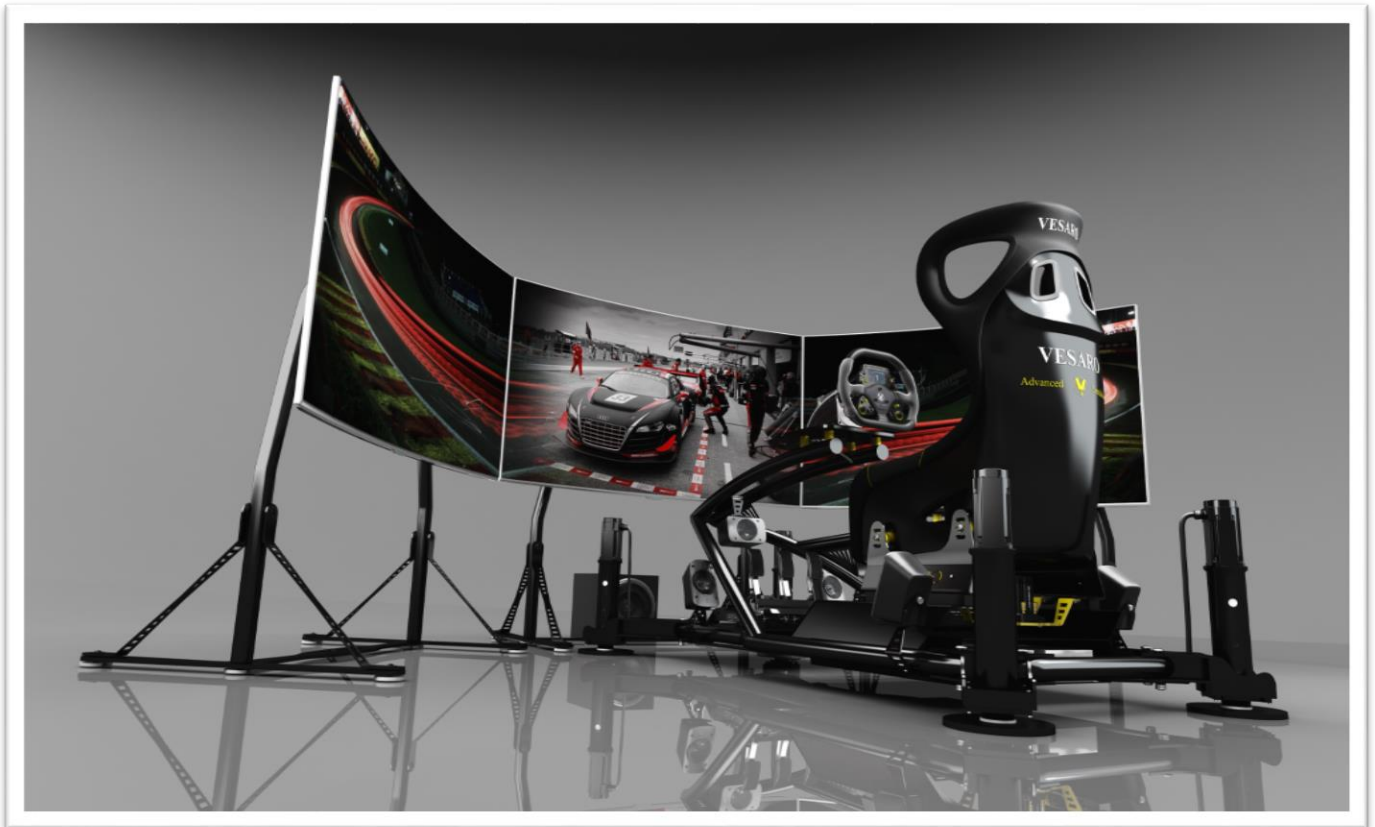

Introduction to the Vesaro system

Breakdown of Features

The central core rig

The central core comes in a Black powder coat finish. The front half of the rig is a single welded frame creating an ultra-strong and stable platform. The rear section also features a fully welded structure with multiple strengthening braces providing a stable platform for the seat. By avoiding the use of several parts bolted together potential weak points are eliminated. The two main sections are connected by only four bolts making the rig easy to disassemble and store or move to a new location. With our design, we have no centre post which can obstruct the drivers leg movement and create difficulty entering and exiting the rig, instead our design realistically simulates the environment in which you would find yourself if driving a real race car. Built to commercial grade construction the rig is designed to last. The ultimate in quality is achieved using laser cut steel and computer controlled CNC bent tubing, each rig is then fabricated using ultra strong tig and mig welding. The finished rig is then powder coated to the highest quality standards.

Cable Management and Storage

All our rigs come with cable management routing allowing you to hide your cables inside the tubular frame. In addition, every rig comes with a storage unit to house and protect the electronic components.

Professional Cobra seats

A choice of professional Cobra seats for the ultimate in comfort and realism, giving you the ability to upgrade or change or upgrade the seat to suit your needs. Seat choices include the Monaco Pro Bucket Racing Seat, the Signature Club Pro, the Cobra Misano Reclining Racing Seat for a more refined experience or the Cobra Evolution Pro & GT Bucket Racing Seats for complete racing authenticity. For information regarding other compatible Cobra seats that we have available get in touch with the Vesaro team.