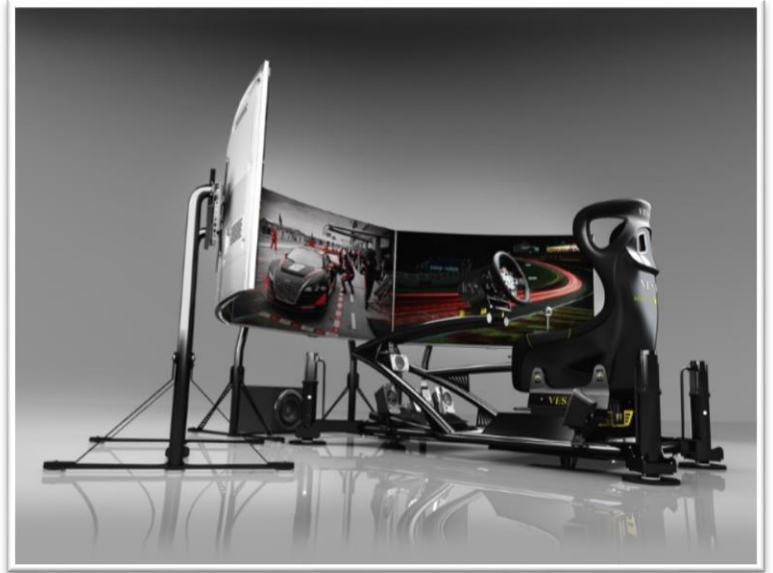

## **Vesaro I Advanced Stage 9 – Vesaro**

**195**

**TurnKey - £54,134**

The Vesaro 195 Special Edition. Pre-Assembled Plug and Play simulator with a 6 Inch D-BOX motion technology with intelligent 4-point tactile feedback vibration, force feedback controls with three pedal setup and H Pattern and Sequential shifter, a genuine Cobra bucket racing seat, 5.1 surround sound THX audio, Tactile Feedback system and our ultra-strong Vesaro I frame in which we are so confident in its construction that it comes with a 10 Year Chassis warranty. The Simulator comes with a 2 Year electronics warranty and is backed up by our free remote login support and free 7 days a week telephone support.