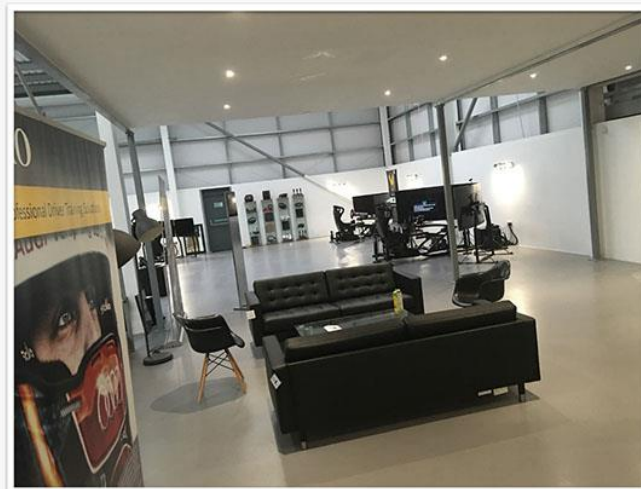

The Vesaro facility is in the South East of England, approximately 1 hour from London. Over 14000 Square Feet of space houses various areas of the business, including our paint shop, Warehouse, workshop, Parts storage, assembly area, computer build area, offices and a 5500 SF showroom.