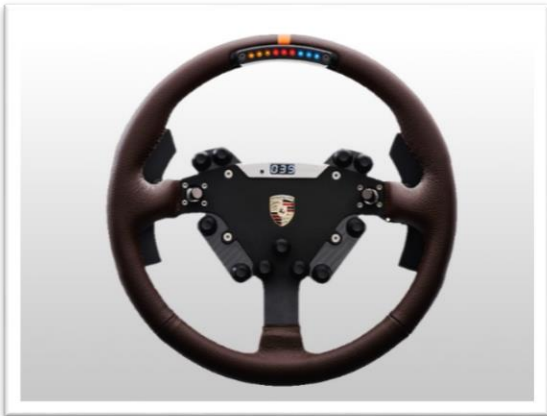

Level 2 – Clubsport Rims

Clubsport Rims are designed to fit the Wheel Base product Clubsport EU Base.

ClubSport Porsche 918 RSR EU Rim - £549