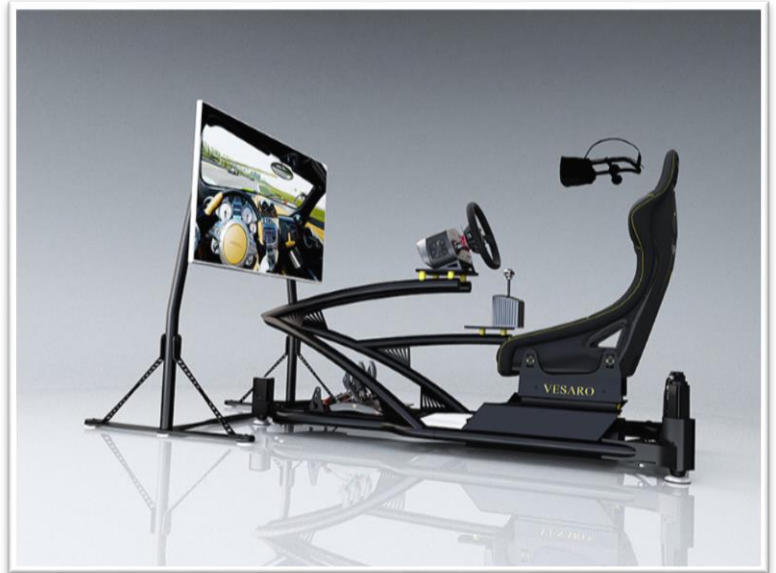

Chassis: Vesaro I Chassis

Chassis Gearstick Control Arms: Vesaro I Chassis Gearstick control arm - Right Hand Side

Chassis Upgrades - Gearstick Control Plates: Control Plate Plus

Seats: Vesaro Signature Cobra Imola Pro GT

Motion Systems: Vesaro Dual Motion 1.5

Level 2 - Clubsport Controls - Wheel Base: Clubsport V2 - Wheel Base

Level 2 - Clubsport Rims: Clubsport BMW Rim

Pedals: Clubsport Pedals V3

Gearsticks: Clubsport SQ Shifter + USB Adaptor

Vesaro PC Systems: Vesaro PC Level 1

PC Racing Software - Personal Use: Software - Personal Use - Project Cars

Accessories: Cable and Adaptor Kit - Single Display Stand

Accessories: Power Kit

Accessories: Combined Event Wireless Keyboard and Mouse

Vesaro VR Headsets: Vesaro VR Headset - Oculus Rift CV1

Single Display Stands: Single Display Stand

Single Display Screens - HD Flat: Single Display Screen 49 Inch - Level 1

Assembly Type: Plug and Play Factory Assembly

Shipping Transport Crates: Wooden Shipping Crate – Medium

Vesaro Support: Vesaro Free Support

[VIEW PRODUCT](#)

[CUSTOMIZE](#)