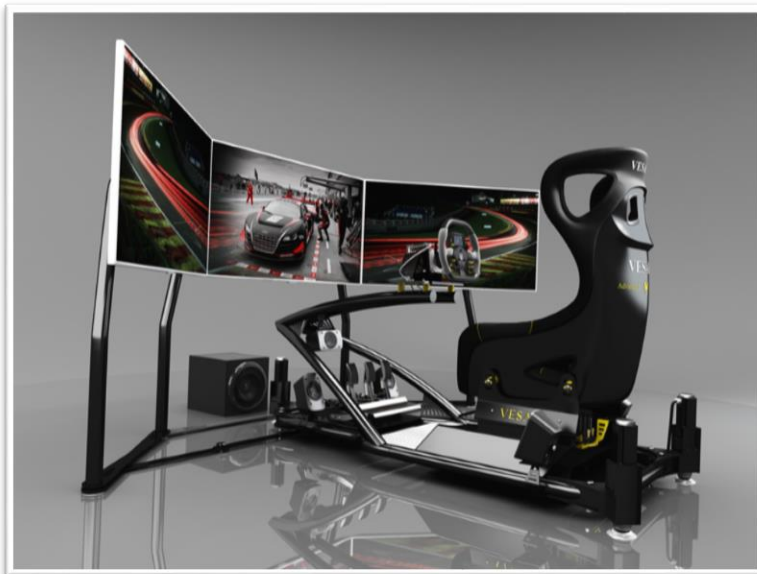

## **The Vesaro Commercial Race Stage 4**

**TurnKey - £28,139**

The Vesaro Commercial Race Stage 4. Pre-Assembled Plug and Play simulator pre-configured ready for commercial use by integrating commercial grade heavy duty professional control systems designed not only for the ultimate in authenticity and realism but also for continued use in a commercial environment. In addition, our commercial simulators come pre-configured with commercial software licenses installed on one of our custom-built Water cooler Vesaro PC systems. The simulator features a fully adjustable display stand in both distance from seating position and height adjustment, a genuine Cobra racing seat, 5.1 surround sound THX audio, Tactile Feedback system and our ultra-strong Vesaro I frame in which we are so confident in its construction that it comes with a 10 Year Chassis warranty. The Simulator comes with a 2 Year commercial use electronics warranty and is backed up by our free remote login support and free phone and email support.