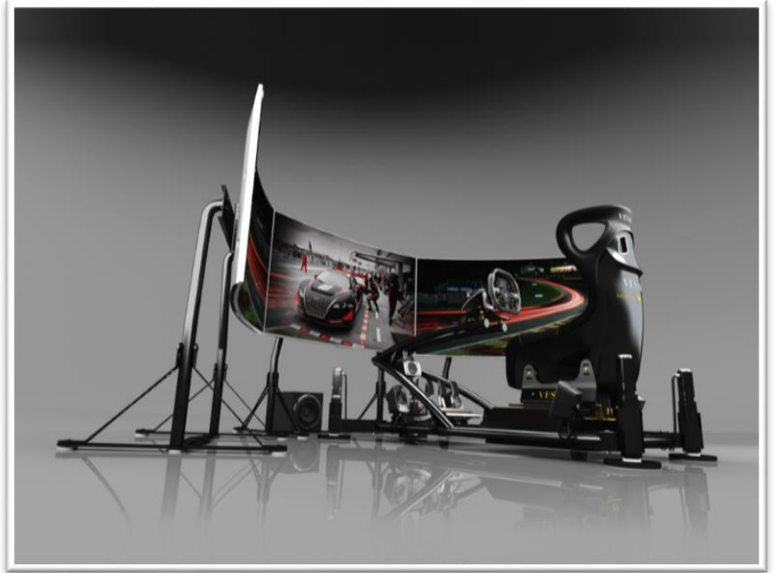

## **The Vesaro Commercial Race Stage 7**

**TurnKey - £51,377**

The Vesaro Commercial Race Stage 7. Pre-Assembled Plug and Play simulator pre-configured ready for commercial use by integrating commercial grade heavy duty professional control systems designed not only for the ultimate in authenticity and realism but also for continued use in a commercial environment. In addition, our commercial simulators come pre-configured with commercial software licenses installed on one of our custom-built Water cooler Vesaro PC systems. The simulator features a fully adjustable display stand in both distance from seating position and height adjustment, a genuine Cobra racing seat, 5.1 surround sound THX audio, Tactile Feedback system and our ultra-strong Vesaro I frame in which we are so confident in its construction that it comes with a 10 Year Chassis warranty. The Simulator comes with a 2 Year commercial use electronics warranty and is backed up by our free remote login support and free phone and email support.