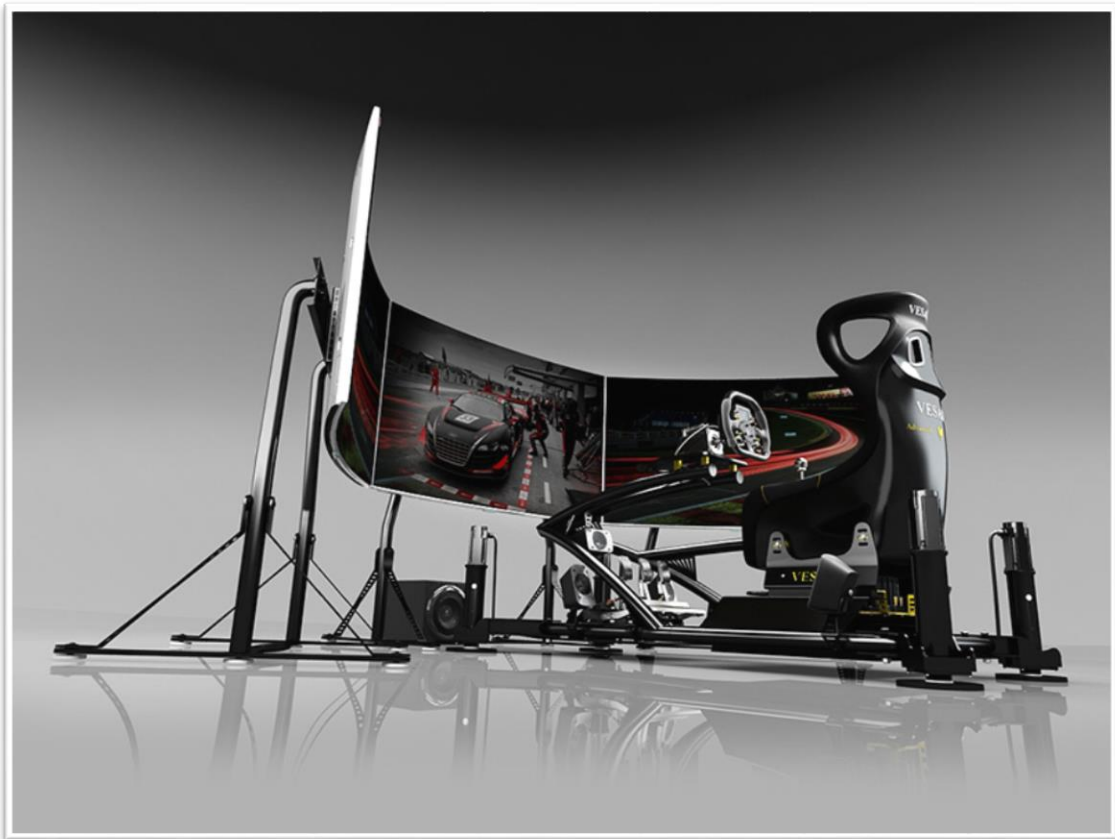

## VESARO I ADVANCED

The **Vesaro I Advanced** range are powered by fully custom, high-powered Vesaro PC Systems which give you the versatility to choose between any level of racing controls and gives you the option to utilise our more advanced control systems, motion platforms and triple screen displays.