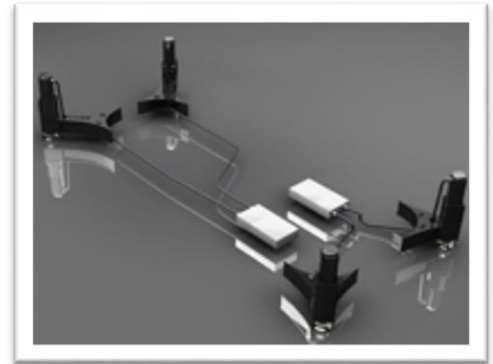

Vesaro Quad Motion V-Spec 3.0

£19,495

456 KG/1000 Lbs Lift Capacity
3 DOF Pitch, Roll and Heave
3-inch stroke length, 3 DOF (pitch, roll and heave)
Max Vertical Velocity $\pm 100\text{mm/sec}$
Max Vertical Acceleration $\pm 1g$
Frequency Range 0-100Hz
Operating Temperature range - 0 to 40 °C
Operating Humidity - 10 to 75 %
Power Requirement 120 VAC. 60Hz, 5A / 230 VAC, 60Hz, 2.5A