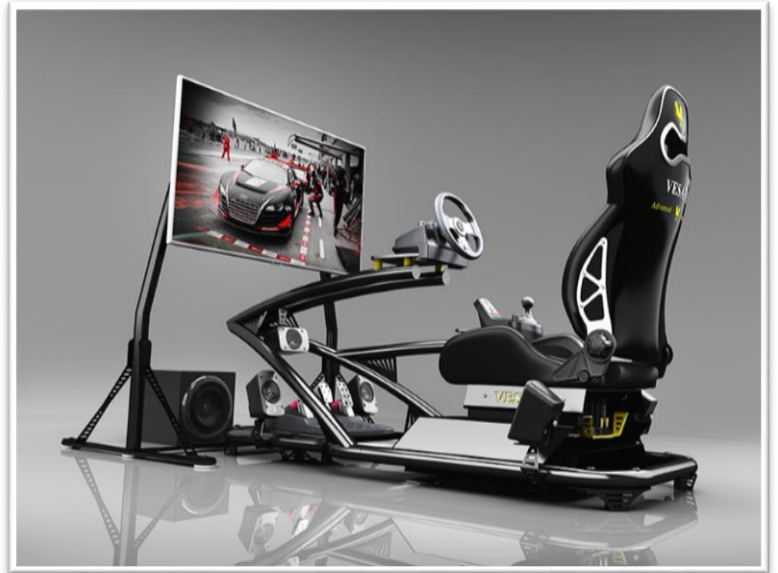

Chassis: Vesaro I Chassis

Chassis Gearstick Control Arms: Vesaro I Chassis Gearstick control arm - Right Hand Side

Seats: Vesaro Signature Cobra Misano S

Audio: Audio System - 5.1 THX Surround Sound

Tactile Feedback: Tactile Feedback System

Level 1 - Racing Control Kits: Logitech G920

Gearsticks: Logitech Driving Force Shifter

Vesaro PC Systems: Vesaro PC Level 1

PC Racing Software - Personal Use: Software - Personal Use - Iracing Starter Pack

PC Racing Software - Personal Use: Software - Personal Use - Project Cars

Accessories: Cable and Adaptor Kit - Single Display Stand

Accessories: Power Kit

Accessories: Tactile Feedback System Electronics Kit

Accessories: Combined Event Wireless Keyboard and Mouse

Single Display Stands: Single Display Stand

Single Display Screens - HD Flat: Single Display Screen 46 Inch - Level 1

Assembly Type: Plug and Play Factory Assembly

Shipping Transport Crates: Wooden Shipping Crate – Medium

Vesaro Support: Vesaro Free Support

[VIEW PRODUCT](#)

[CUSTOMIZE](#)