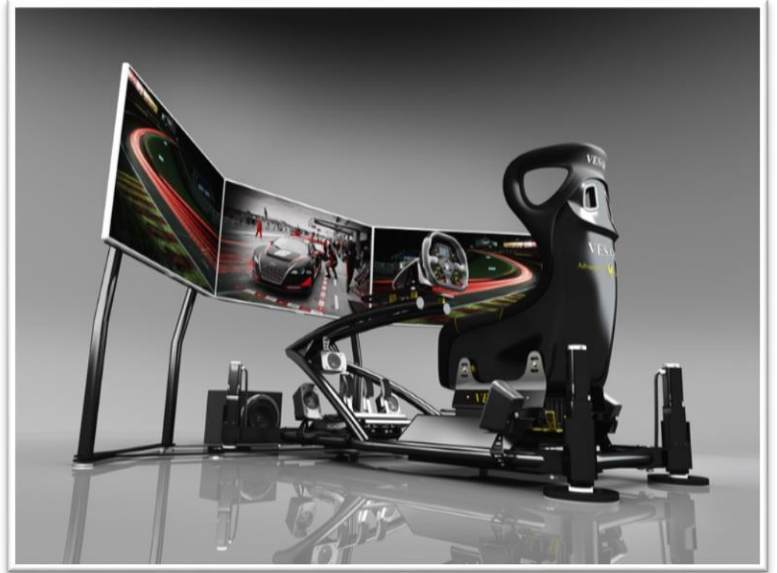

## **The Vesaro Commercial Race Stage 6**

**TurnKey - £43,729**

The Vesaro Commercial Race Stage 6. Pre-Assembled Plug and Play simulator pre-configured ready for commercial use by integrating commercial grade heavy duty professional control systems designed not only for the ultimate in authenticity and realism but also for continued use in a commercial environment. In addition, our commercial simulators come pre-configured with commercial software licenses installed on one of our custom-built Water cooler Vesaro PC systems. The simulator features a fully adjustable display stand in both distance from seating position and height adjustment, a genuine Cobra racing seat, 5.1 surround sound THX audio, Tactile Feedback system and our ultra-strong Vesaro I frame in which we are so confident in its construction that it comes with a 10 Year Chassis warranty. The Simulator comes with a 2 Year commercial use electronics warranty and is backed up by our free remote login support and free phone and email support.