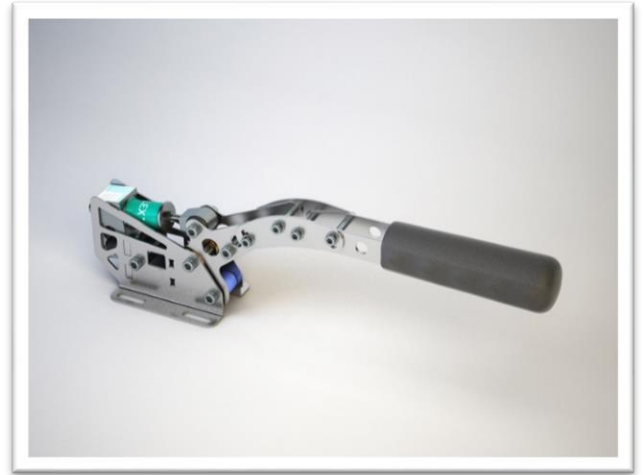

### **Pro Controls V-Spec Sequential Shifter**

Commercial grade sequential shifter with 3 buttons, toggle switch and rotary switch.

£949

## Handbrakes

Hand brakes require the Seat Side Control Bracket product.

**Clubsport Handbrake - £349**

**Pro Controls V-Spec Handbrake - £599**