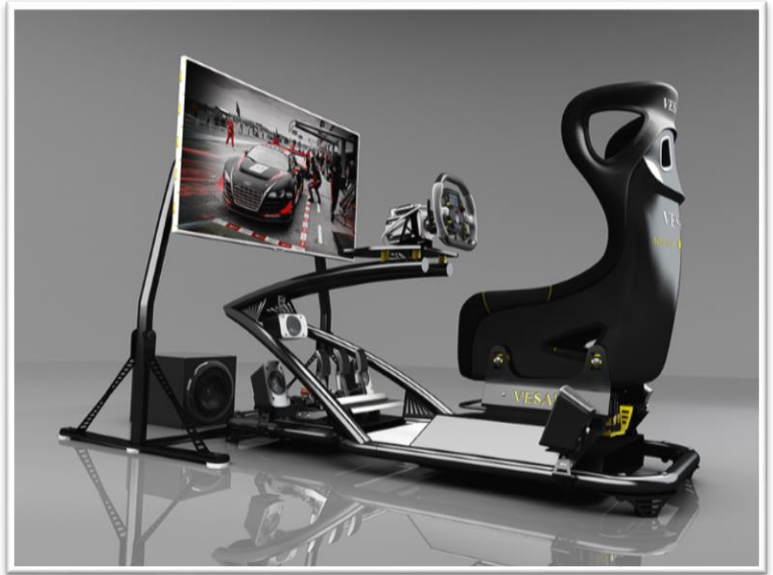

## **The Vesaro Commercial Race Stage 1**

**TurnKey - £16,514**

The Vesaro Commercial Race Stage 1. Pre-Assembled Plug and Play simulator pre-configured ready for commercial use by integrating commercial grade heavy duty professional control systems designed not only for the ultimate in authenticity and realism but also for continued use in a commercial environment. In addition, our commercial simulators come pre-configured with commercial software licenses installed on one of our custom-built Water cooler Vesaro PC systems. The simulator features a fully adjustable display stand in both distance from seating position and height adjustment, a genuine Cobra racing seat, 5.1 surround sound THX audio, Tactile Feedback system and our ultra-strong Vesaro I frame in which we are so confident in its construction that it comes with a 10 Year Chassis warranty. The Simulator comes with a 2 Year commercial use electronics warranty and is backed up by our free remote login support and free phone and email support.